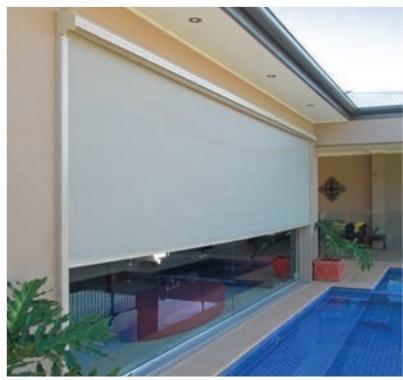

Sun & Heat Protection – Our 95% UV protection mesh is the great all-rounder. With a 5% fabric openness, you still have the ability to view out while blocking 95% of heat -Great for summer use. Another mesh benefit is its ability to block out wind and most rain. Put a heater into your outdoor area and it will help retain the heat! The perfect all-year round solution.

Insect Protection & Airflow – Our 60% UV protection mesh will maximise breeze while keeping annoying insects out. We add a sealing strip or valance to the bottom bar as extra protection. By adding an enclosed pelmet around the top blind roll you will further insect proof your outdoor area. Although not full sun-blind mesh, it still offers effective heat reduction.

Privacy – Our 99% UV protection mesh has all the benefits of the 95% range with the added benefit of not allowing outsiders look in. Full block options are also available.

Café Blinds – An old favourite, clear or tinted PVC Café Blinds are ideal for creating a cosy environment while maintaining an open feel. Perfect for winter use.

Motorised Option – All blind options can be fitted with remote controlled Somfy motors. Multiple blind options can be operated by the one remote separately or all at once. Thus creating the ultimate luxury blind system.

SunScreens Café Blinds

Freedom Slidetrack® Blinds' unique fabric guide system maintains perfect tension.